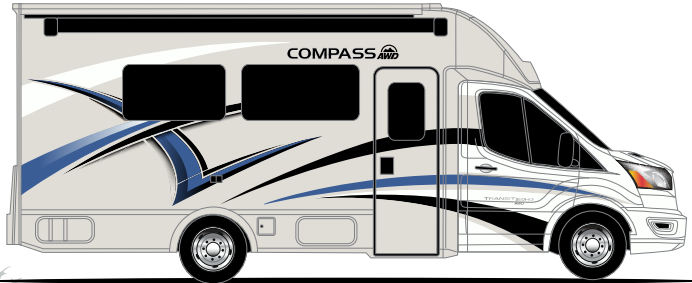

VOYAGE BLUE **4WD-MAX**