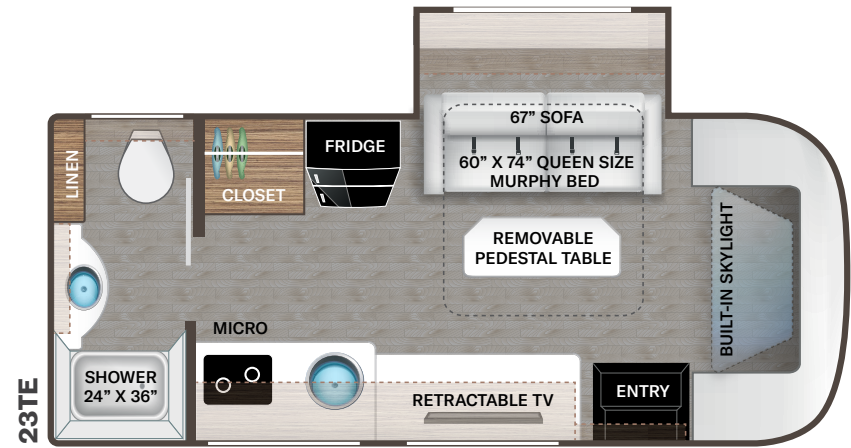

COMPASS ^{AWD}