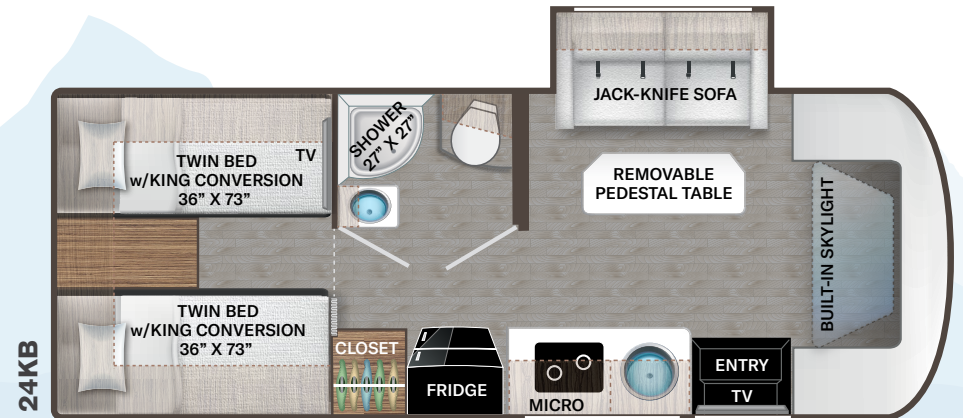

COMPASS ^{AWD}