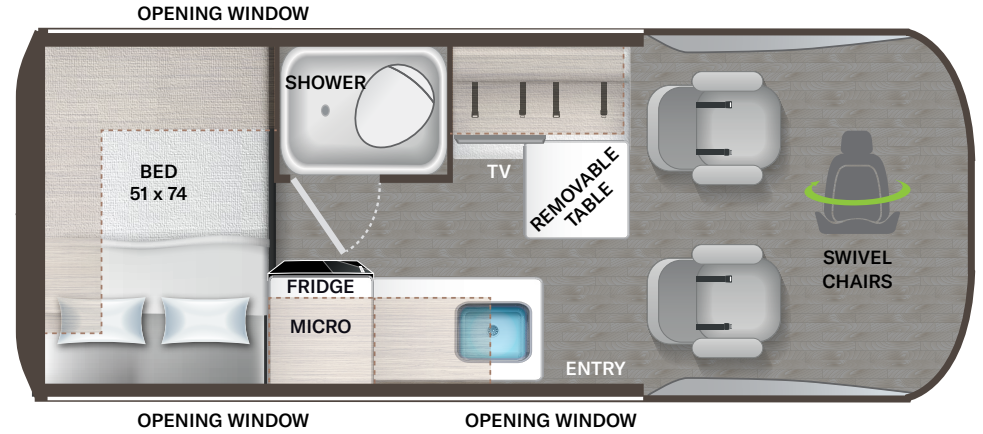

19L

19P

SANCTUARY®

LIMITED WARRANTY

2 YEAR

THOR