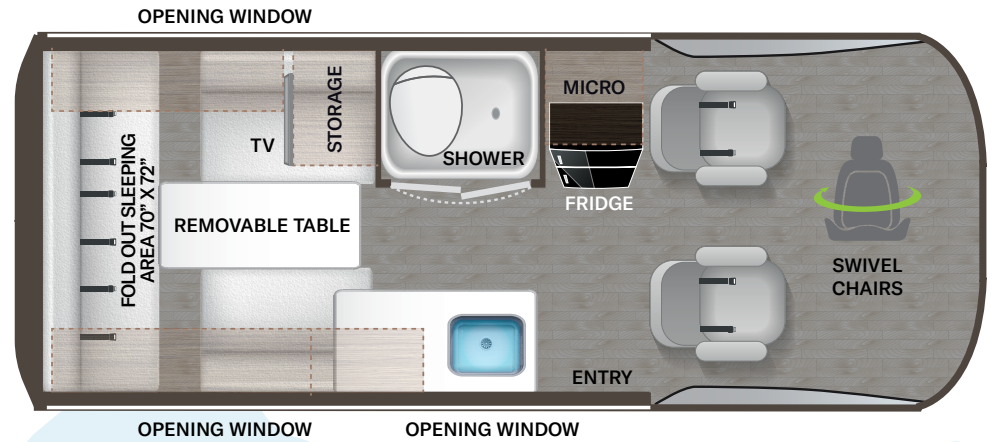

19L

19P

SANCTUARY®

LIMITED WARRANTY

2 YEAR

THOR