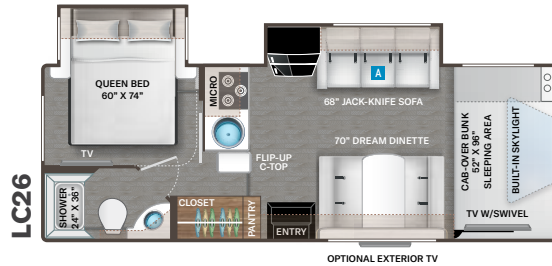

LC25

Option Available on
Select Floor Plans:

ECHELON & ECHELON^{LC}