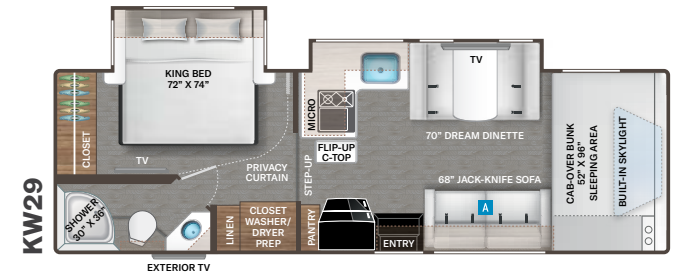

KW29

Option Available on
Select Floor Plans:

ECHELON & ECHELON^{LC}