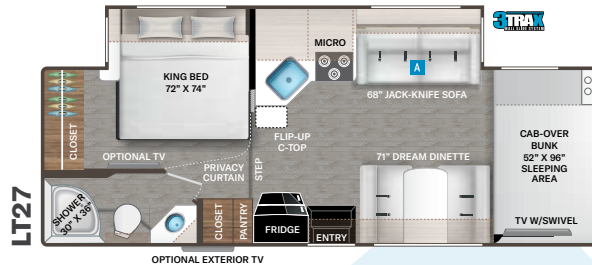

LC26

WS31

Option Available on
Select Floor Plans:

ECHELON & ECHELON^{LC}