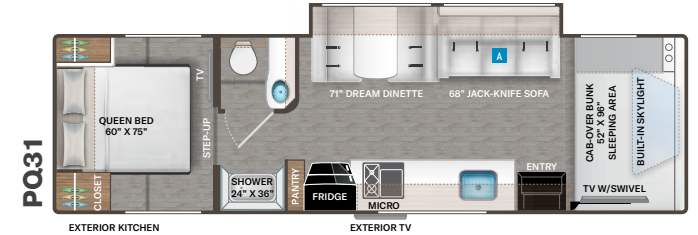

PQ31

Option Available on
Select Floor Plans:

ECHELON & ECHELON^{LC}