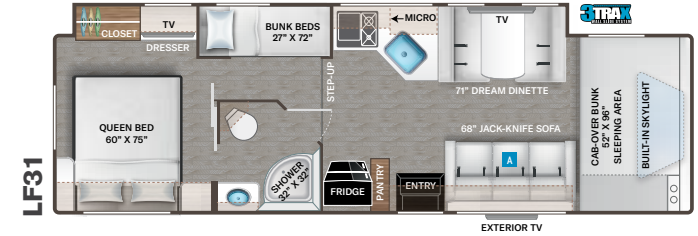

LF31

Option Available on
Select Floor Plans:

ECHELON & ECHELON^{LC}