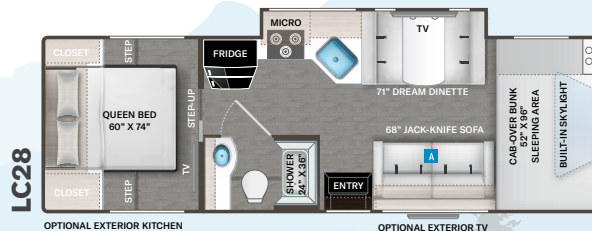

LT27

LC28

Option Available on
Select Floor Plans:

ECHELON & ECHELON^{LC}