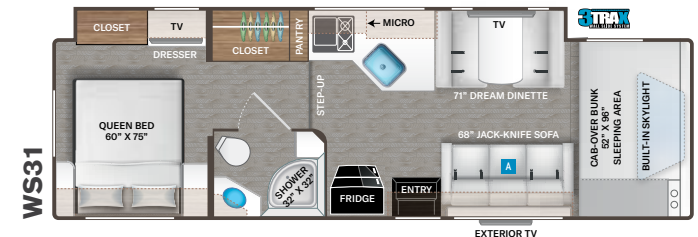

WS31

Option Available on
Select Floor Plans:

ECHELON & ECHELON^{LC}