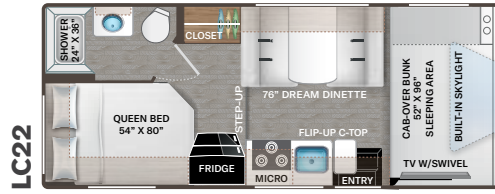

Option Available on
Select Floor Plans:

ECHELON & ECHELON^{LC}