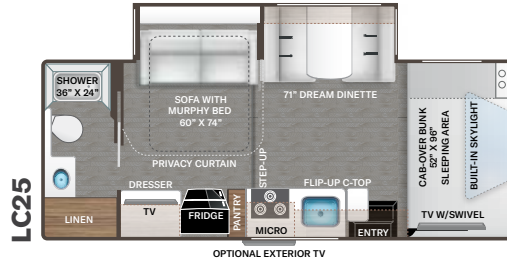

LC22

Option Available on
Select Floor Plans:

ECHELON & ECHELON^{LC}