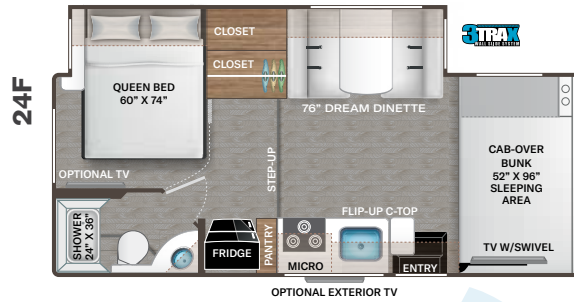

Option Available on
Select Floor Plans:

CHATEAU®