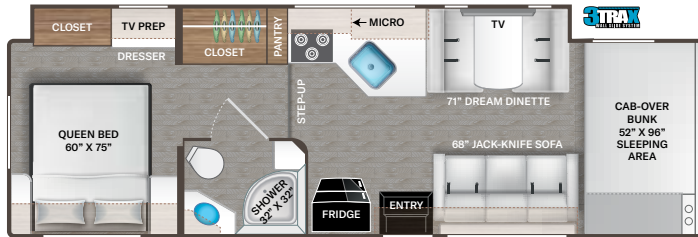

31E

31EV

31M

31MV

31W

31WV

Option Available on Select Floor Plans:

WEATHERED CHERRY

OPTIONAL - IVORY COAST