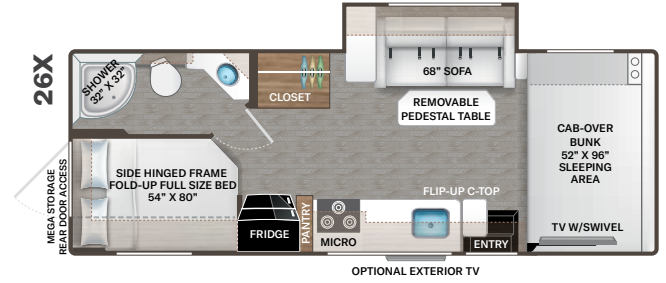

DENIM BLUE

RODEO RED

Option Available on
Select Floor Plans:

OPTIONAL THEATER SEATING

WEATHERED
CHERRY

OPTIONAL -
IVORY COAST

CHATEAU®

31E

INTERIOR

- 84" Interior Ceiling Height
- Hard Vinyl Ceiling
- LED Lighting
- Ceiling Ducted Air Conditioning System (N/A 22B & 22E)
- Residential Vinyl Flooring
- Flat Panel Cabinet Doors with Nickel Finish Hardware & Decorative Glass Inserts in Kitchen Overhead Cabinet Doors
- Pressed Laminate Countertops
- Cab-Over Sleeping Area with Cup Holders & Telescoping Bunk Ladder
- Window Privacy Shades (N/A 31E, 31M & 31W)
- Premium Window Privacy Roller Shades (31E, 31M & 31W)
- Leatherette Jack-Knife Sofa (27R, 28A, 28Z, 31E, 31EV, 31M, 31MV, 31W & 31WV)
- Tri-Fold Pull-out Sleeper Sofa with Table (26X)
- Leatherette Dream Dinette® Booth with Single Child Safety Tether (N/A 26X)
- Wireless Phone Charger with USB Charging Port on Dinette Table Top (N/A 26X)
- Wireless Phone Charger with USB Charging Port on Table Top Next to Sofa (26X)
- Wall Cubby with Net & USB Charging Port