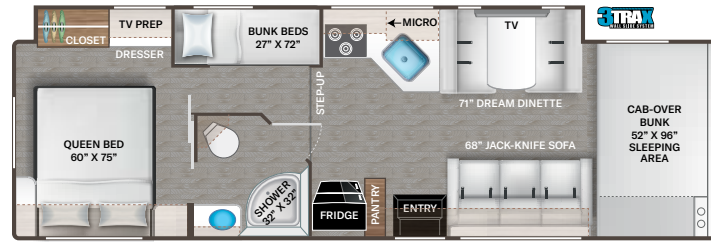

31E

31EV

31M

31MV

31W

31WV

Option Available on Select Floor Plans:

WEATHERED CHERRY

OPTIONAL - IVORY COAST