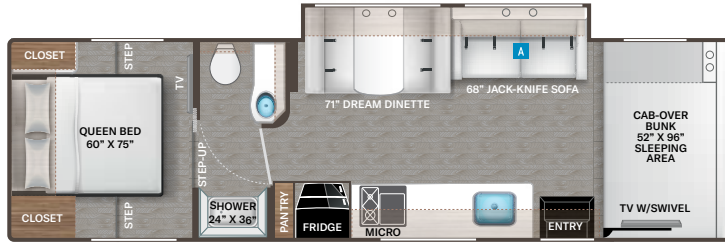

31M

EXTERIOR TV