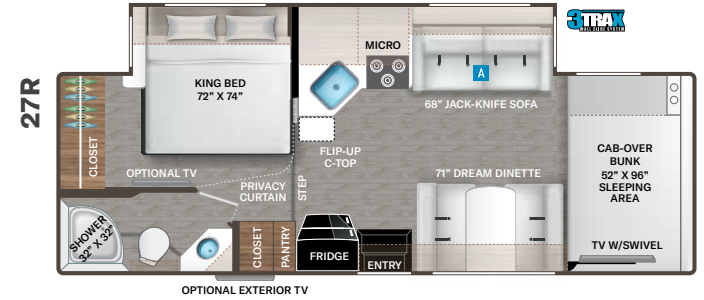

DENIM BLUE

RODEO RED

Option Available on
Select Floor Plans:

OPTIONAL THEATER SEATING

WEATHERED
CHERRY

OPTIONAL -
IVORY COAST

CHATEAU®

31E

BEDROOM & BATHROOM

- Queen Size Bed (N/A 25M, 25V, 26X & 27R)
- Fold Up Queen Size Bed (26X)

- Leatherette Sofa with Queen Size Murphy Bed Conversion (25M)
- King Size Bed (27R)
- Two (2) Twin Beds with Upholstered Covers & King Conversion (25V)
- Bunk Beds with Telescoping Ladder (31E & 31EV)
- Headboard (22B, 24F, 25M, 25V, 28Z, 31M & 31WV)
- Bedspread (N/A 25V & 28A)
- Pillow Shams
- Bedroom USB Power Charging Center for Electronics
- Bedroom 12-volt Outlet for CPAP Machine
- Shower with Upgrade Shower Curtain (22B, 22E & 25V)
- Shower with Anit-Microbial Shower Curtain (24F, 25M, 28A & 28Z)
- Shower with Glass Door (26X, 27R, 31E, 31EV, 31M, 31MV, 31W & 31WV)
- ShowermeriSer Hot Water Recycling System
- Skylight in Shower
- Stainless Steel Bathroom Sink
- Foot Flush Toilet
- Robe Hook(s)
- Power Bath Vent with Wall Switch

BEDROOM & BATHROOM OPTION

- 12-volt Attic Fan in Bedroom - Option N/A with Dual Roof A/C's (N/A 31EV, 31MV & 31WV)

ENTERTAINMENT

- 40" TV on Manual Swivel in Cab-Over (22B, 22E, 24F, 25M, 25V, 26X, 27R, 28A, 31M & 31WV)
- 40" Mid-Ship TV in Living Area (28Z, 31E, 31EV, 31W & 31WV)
- TV Prep in Bedroom (N/A 22E & 26X)
- Tablet Holder and Hallway Bunks with Gear Net Storage (31E & 31EV)
- Cable TV Ready
- HDMI Video Distribution Box (22E & 26X - Only Available with Exterior 32" TV Option)
- Satellite Mounting Backer in Roof

ENTERTAINMENT OPTIONS

- 32" TV in Bedroom (STD 31E, 31M & 31W - N/A 22E, 26X, 31EV, 31MV & 31WV)
- Exterior 32" TV on Swivel Bracket with Bluetooth® Built-in Sound Bar and Radio (STD 31E, 31M & 31W - N/A 28A, 31EV, 31MV & 31WV)