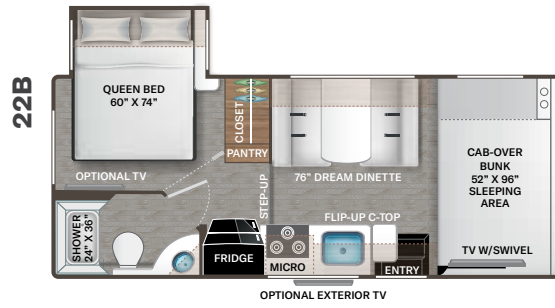

Option Available on
Select Floor Plans:

CHATEAU®