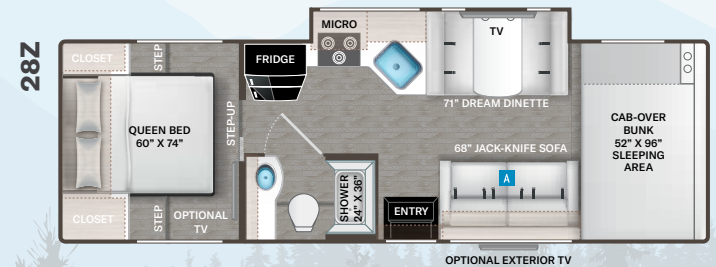

DENIM BLUE

RODEO RED

Option Available on
Select Floor Plans:

OPTIONAL THEATER SEATING

WEATHERED
CHERRY

OPTIONAL -
IVORY COAST

CHATEAU®

31E