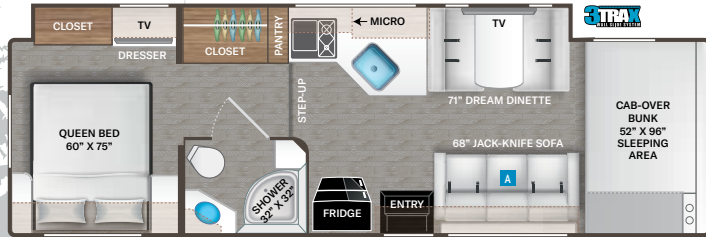

31W

EXTERIOR TV