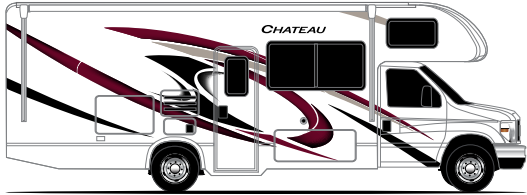

DENIM BLUE

RODEO RED

Option Available on
Select Floor Plans:

OPTIONAL THEATER SEATING

WEATHERED
CHERRY

OPTIONAL -
IVORY COAST

CHATEAU®

31E