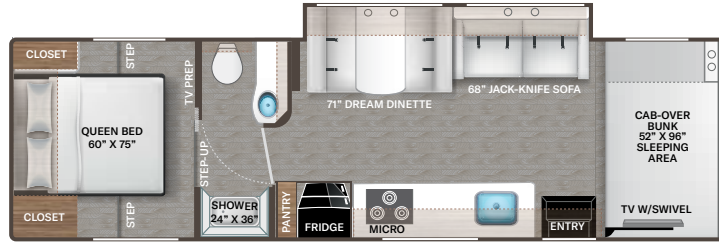

31E

31EV

31M

31MV

31W

31WV

Option Available on Select Floor Plans:

WEATHERED CHERRY

OPTIONAL - IVORY COAST