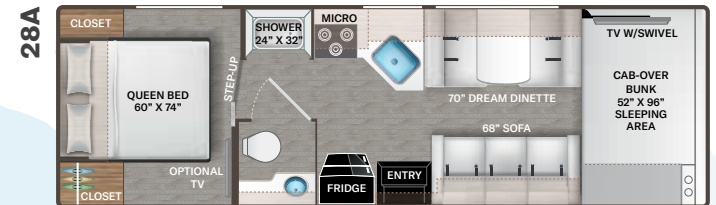

DENIM BLUE

RODEO RED

Option Available on
Select Floor Plans:

OPTIONAL THEATER SEATING

WEATHERED
CHERRY

OPTIONAL -
IVORY COAST

CHATEAU®

31E