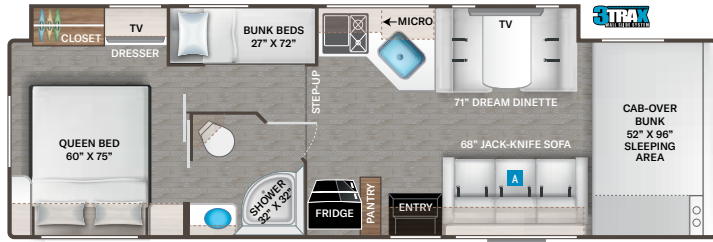

31E

EXTERIOR TV