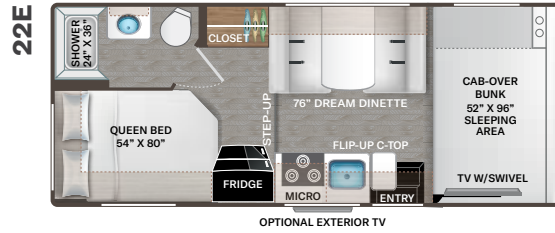

Option Available on
Select Floor Plans:

CHATEAU®