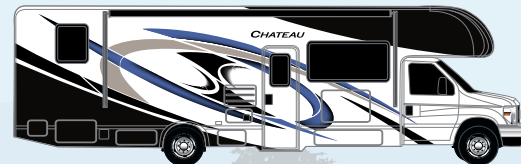

MIDNIGHT BLUE II PARTIAL PAINT (31E, 31M & 31W ONLY)