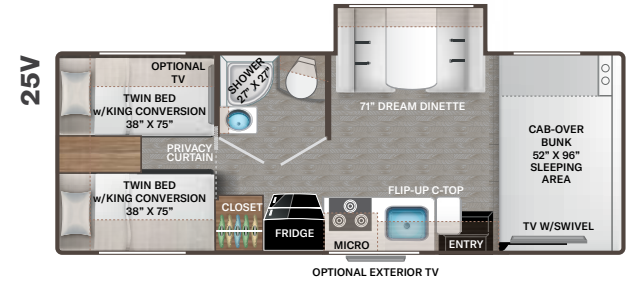

DENIM BLUE

RODEO RED

Option Available on
Select Floor Plans:

OPTIONAL THEATER SEATING

WEATHERED
CHERRY

OPTIONAL -
IVORY COAST

CHATEAU®

31E

BEDROOM & BATHROOM

- Queen Size Bed (N/A 25M, 25V, 26X & 27R)
- Fold Up Queen Size Bed (26X)

- Leatherette Sofa with Queen Size Murphy Bed Conversion (25M)
- King Size Bed (27R)
- Two (2) Twin Beds with Upholstered Covers & King Conversion (25V)
- Bunk Beds with Telescoping Ladder (31E & 31EV)
- Headboard (22B, 24F, 25M, 25V, 28Z, 31M & 31WV)
- Bedspread (N/A 25V & 28A)
- Pillow Shams
- Bedroom USB Power Charging Center for Electronics
- Bedroom 12-volt Outlet for CPAP Machine
- Shower with Upgrade Shower Curtain (22B, 22E & 25V)
- Shower with Anit-Microbial Shower Curtain (24F, 25M, 28A & 28Z)
- Shower with Glass Door (26X, 27R, 31E, 31EV, 31M, 31MV, 31W & 31WV)
- ShowermeriSer Hot Water Recycling System
- Skylight in Shower
- Stainless Steel Bathroom Sink
- Foot Flush Toilet
- Robe Hook(s)
- Power Bath Vent with Wall Switch