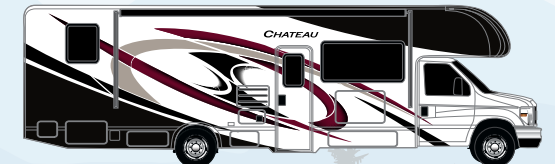

Option Available on Select Floor Plans:

OPTIONAL THEATER SEATING

AUTUMN RED

BLUE HORIZON

MIDNIGHT BLUE II PARTIAL PAINT (31E, 31M & 31W ONLY)

RED SADDLE II PARTIAL PAINT (31E, 31M & 31W ONLY)

WEATHERED CHERRY