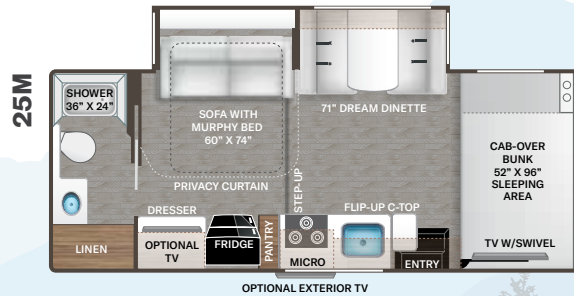

DENIM BLUE

RODEO RED

Option Available on
Select Floor Plans:

OPTIONAL THEATER SEATING

WEATHERED
CHERRY

OPTIONAL -
IVORY COAST

CHATEAU®

31E

BEDROOM & BATHROOM OPTION

- 12-volt Attic Fan in Bedroom - Option N/A with Dual Roof A/C's (N/A 31EV, 31MV & 31WV)

ENTERTAINMENT

- 40" TV on Manual Swivel in Cab-Over (22B, 22E, 24F, 25M, 25V, 26X, 27R, 28A, 31M & 31WV)
- 40" Mid-Ship TV in Living Area (28Z, 31E, 31EV, 31W & 31WV)
- TV Prep in Bedroom (N/A 22E & 26X)
- Tablet Holder and Hallway Bunks with Gear Net Storage (31E & 31EV)
- Cable TV Ready
- HDMI Video Distribution Box (22E & 26X - Only Available with Exterior 32" TV Option)
- Satellite Mounting Backer in Roof