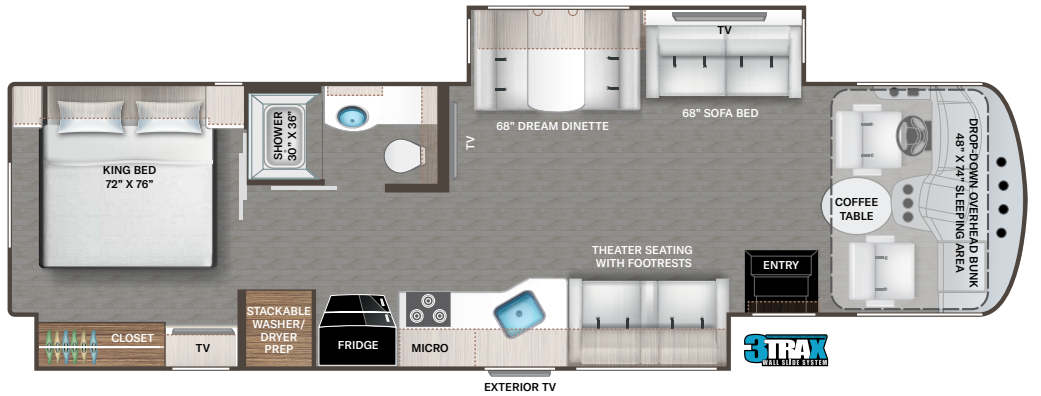

EXTERIOR TV