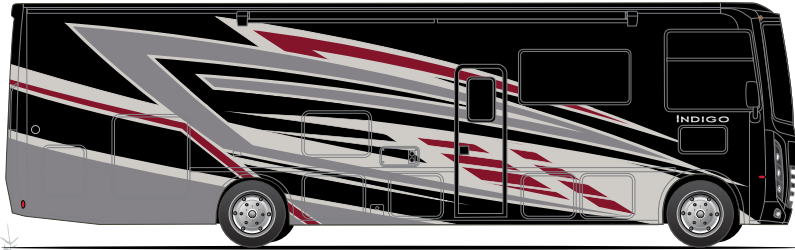

NIGHT SMOKE FULL BODY PAINT

RED DAWN FULL BODY PAINT

SILVER MINE FULL BODY PAINT

TEMPEST BLUE FULL BODY PAINT

BB35

EXTERIOR TV

CC35

EXTERIOR TV

WEATHERED CHERRY

STANDARD

COASTLINE GREY

OPTIONAL - LUXURY COLLECTION

FLOORING