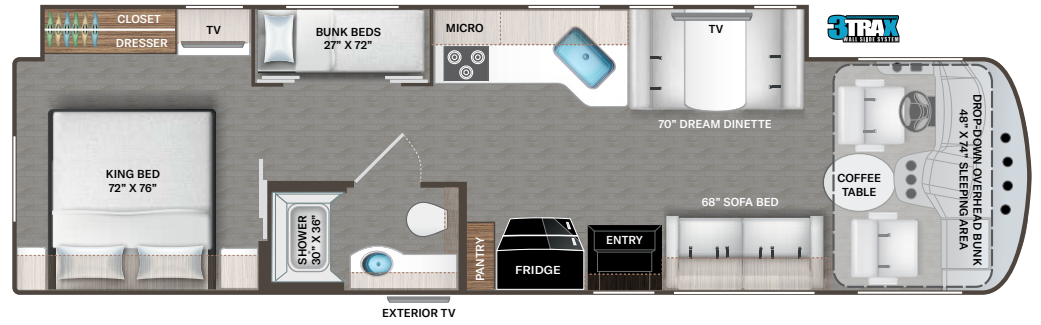

BB35

EXTERIOR TV

CC35