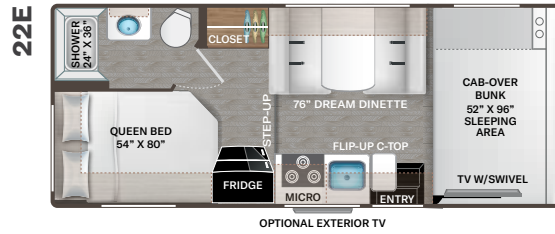

Option Available on
Select Floor Plans:

FOUR WINDS