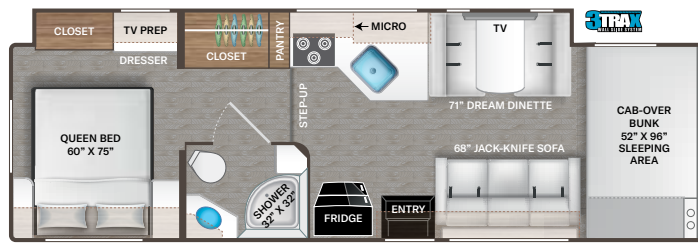

31E

31EV

31M

31MV

31W

31WV

Option Available on Select Floor Plans:

WEATHERED CHERRY

OPTIONAL - IVORY COAST