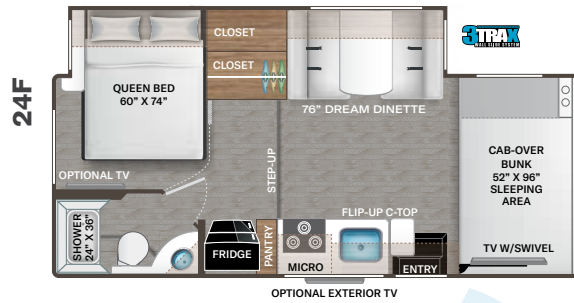

Option Available on
Select Floor Plans:

FOUR WINDS