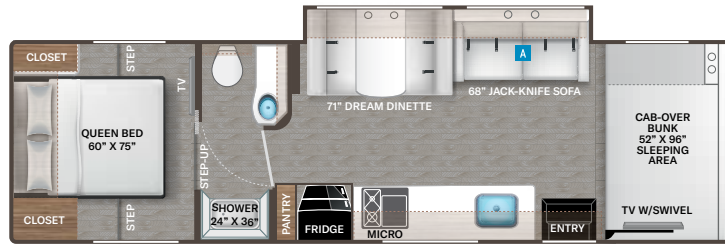

31M

EXTERIOR TV