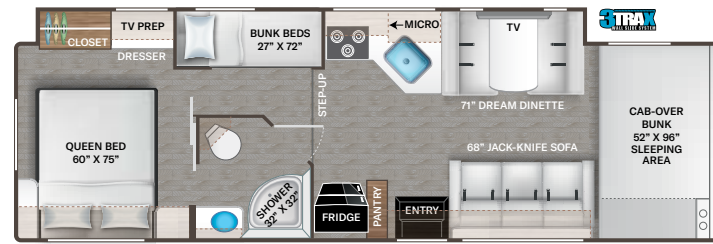

31E

31EV

31M

31MV

31W

31WV

Option Available on Select Floor Plans:

WEATHERED CHERRY

OPTIONAL - IVORY COAST