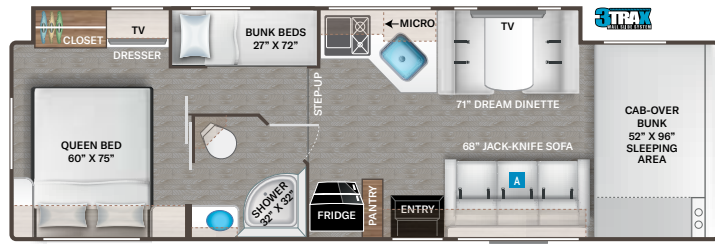

31E

EXTERIOR TV