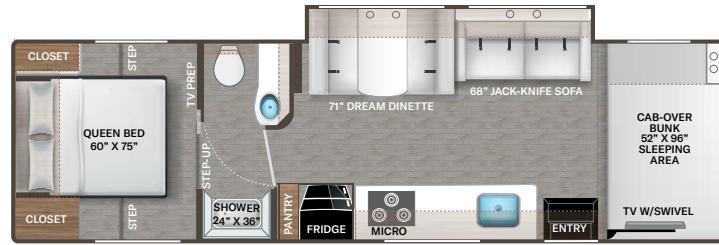

31E

31EV

31M

31MV

31W

31WV

Option Available on Select Floor Plans:

WEATHERED CHERRY

OPTIONAL - IVORY COAST