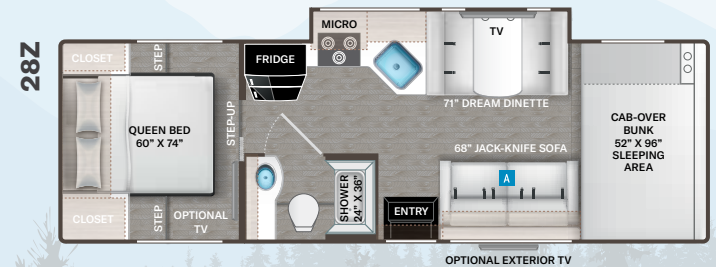

Option Available on
Select Floor Plans:

FOUR WINDS