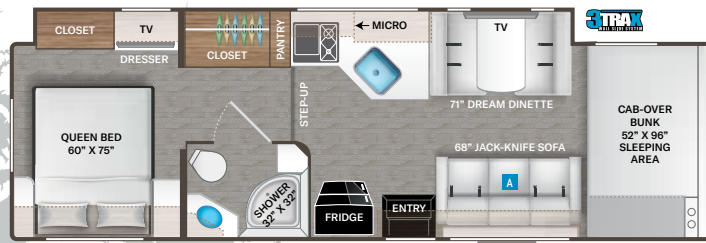

31W

EXTERIOR TV