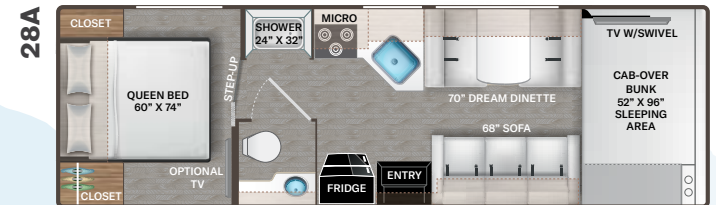

Option Available on
Select Floor Plans:

FOUR WINDS