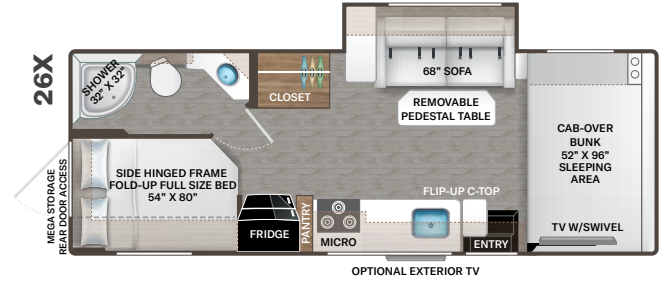

Option Available on
Select Floor Plans:

FOUR WINDS