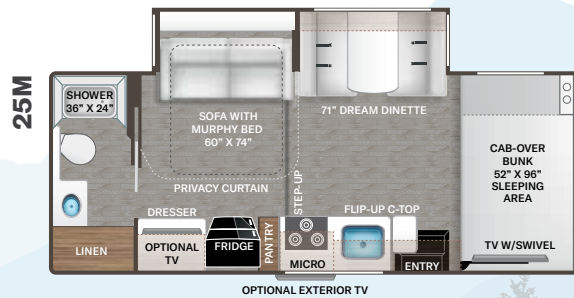

Option Available on
Select Floor Plans:

FOUR WINDS